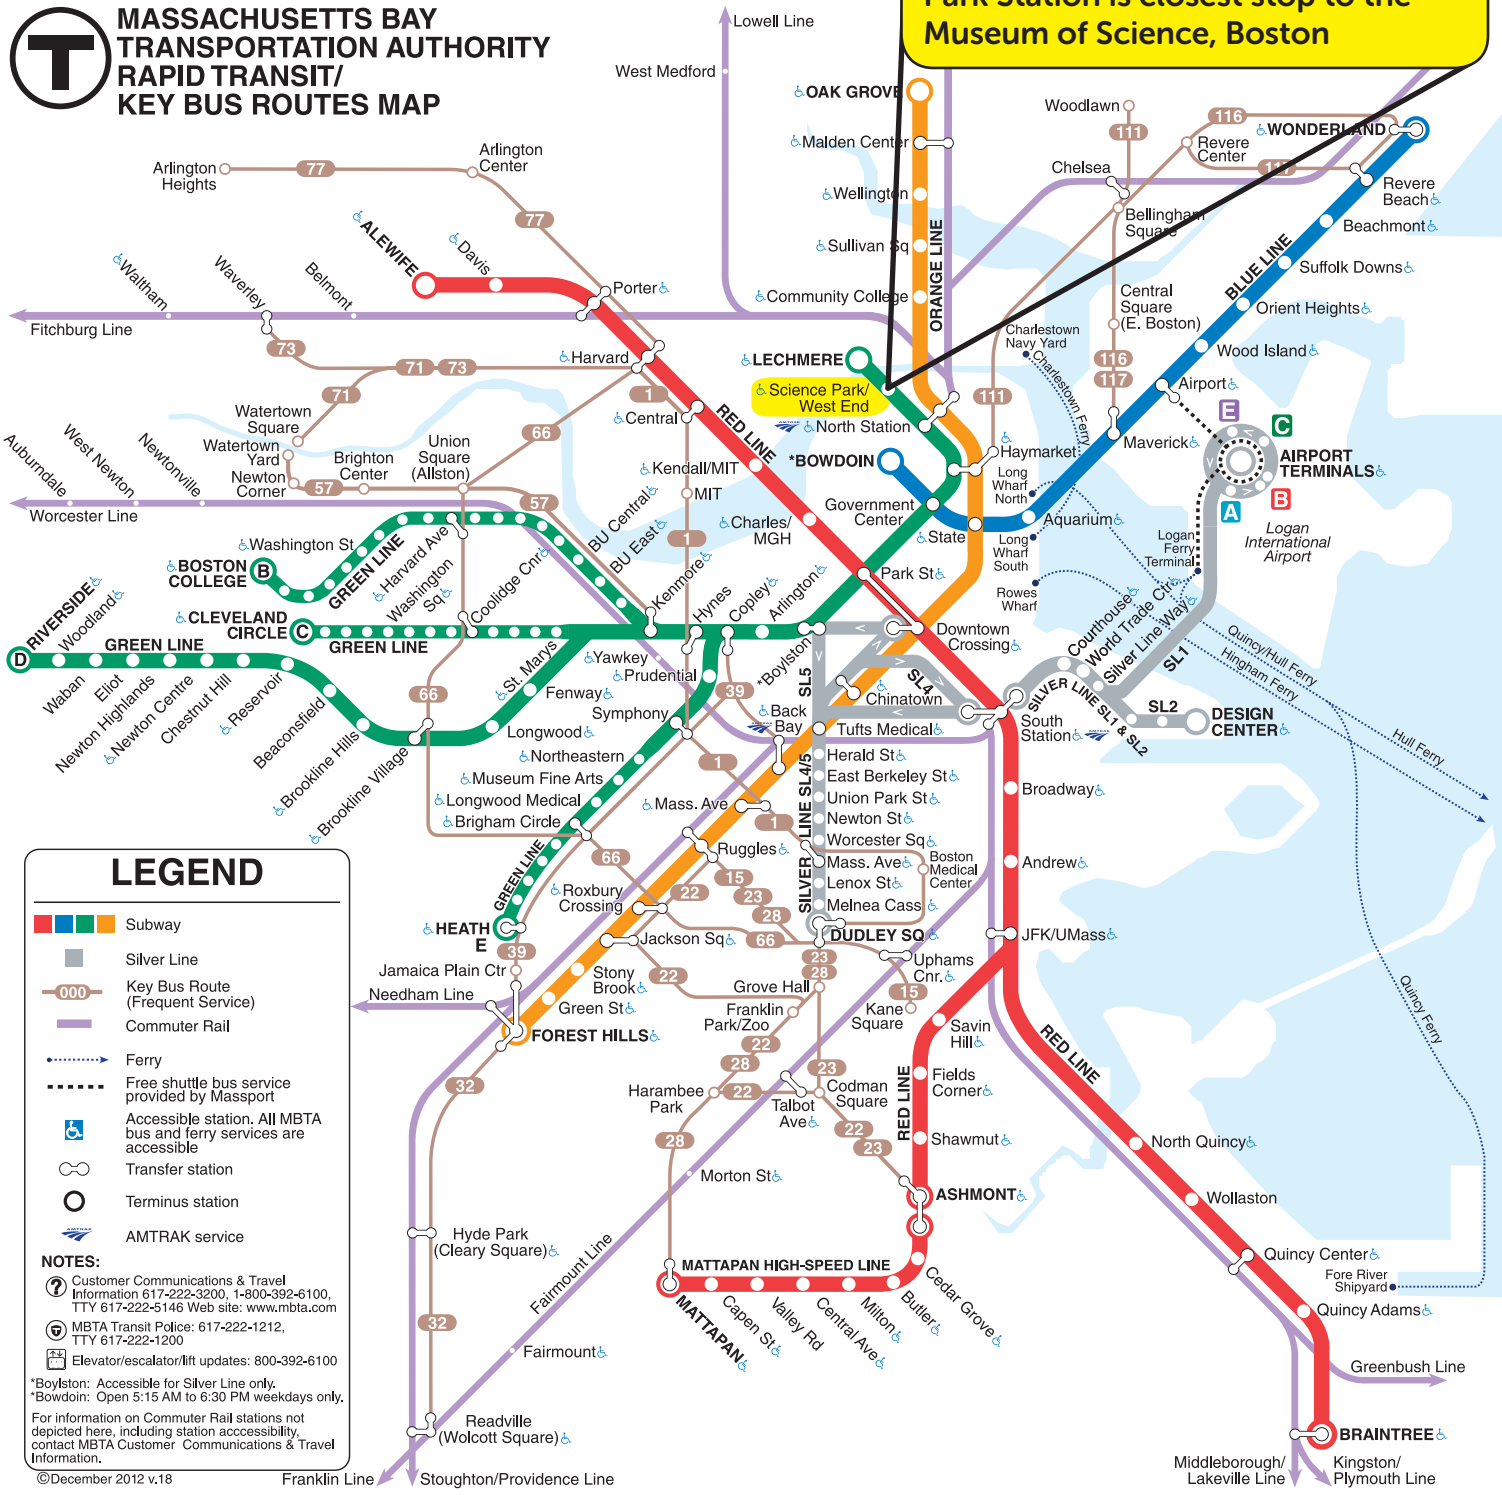

**MASSACHUSETTS BAY
TRANSPORTATION AUTHORITY
RAPID TRANSIT/
KEY BUS ROUTES MAP**

MBTA Green Line "E" train to Science Park Station is closest stop to the Museum of Science, Boston

LEGEND

- █ █ █ █ Subway
- █ Silver Line
- 000 Key Bus Route (Frequent Service)
- █ Commuter Rail
- ⋯ Ferry
- - - - Free shuttle bus service provided by Massport
- ♿ Accessible station. All MBTA bus and ferry services are accessible
- ⊕ Transfer station
- Terminus station
- ⚡ AMTRAK service

NOTES:

- ? Customer Communications & Travel Information 617-222-3200, 1-800-392-6100, TTY 617-222-5146 Web site: www.mbta.com
- 👮 MBTA Transit Police: 617-222-1212, TTY 617-222-1200
- 🛗 Elevator/escalator/lift updates: 800-392-6100
- *Boylston: Accessible for Silver Line only.
- *Bowdoin: Open 5:15 AM to 6:30 PM weekdays only.