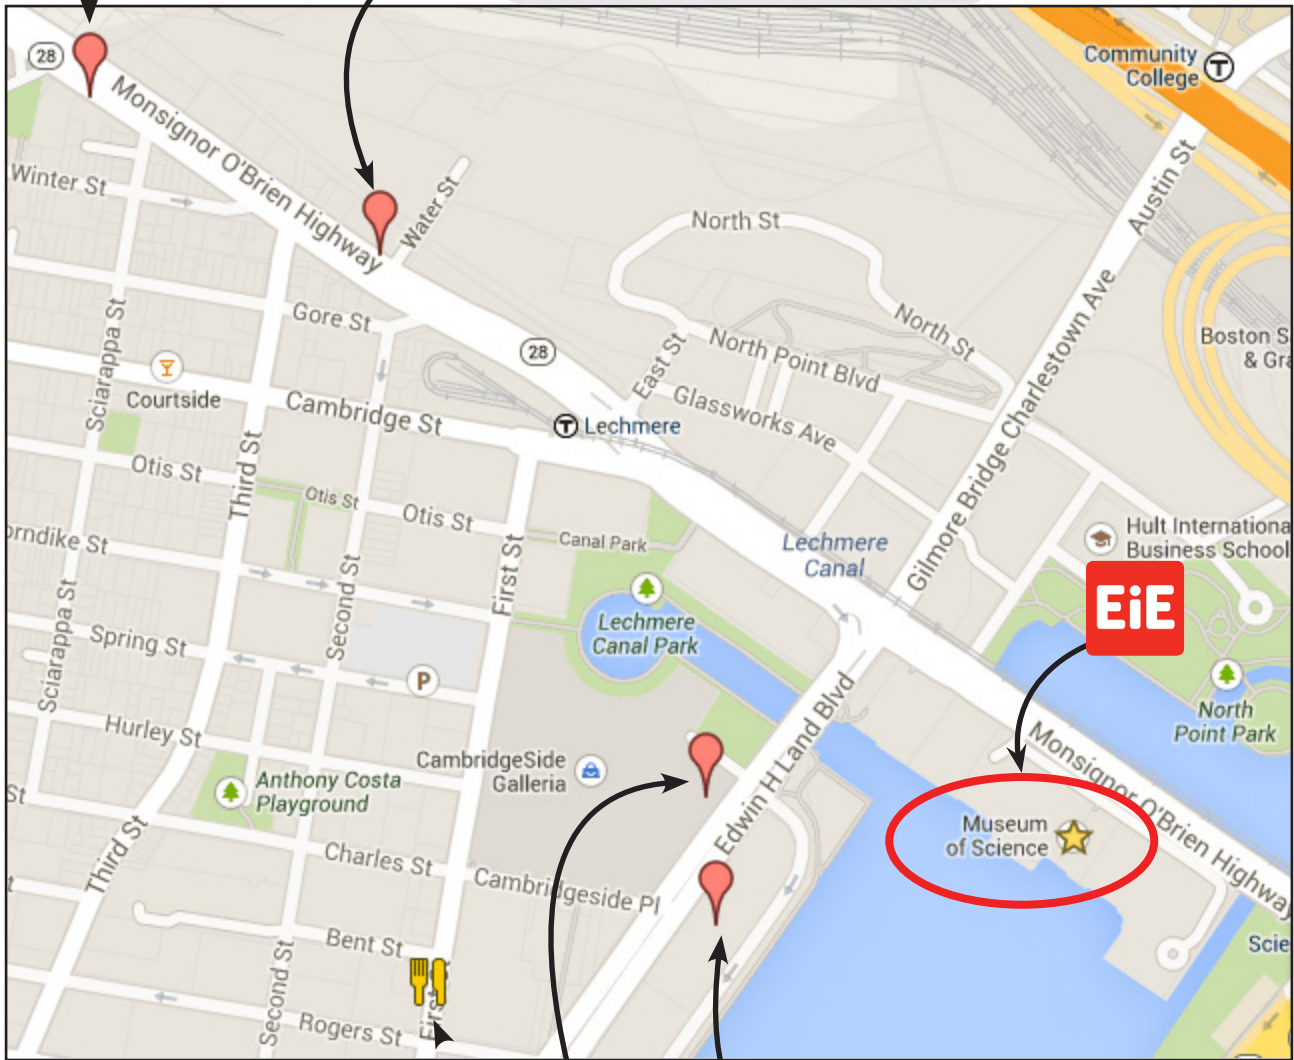

**MASSACHUSETTS BAY
TRANSPORTATION AUTHORITY
RAPID TRANSIT/
KEY BUS ROUTES MAP**

MBTA Green Line "E" train to Science Park Station is closest stop to the Museum of Science, Boston

LEGEND

- █ █ █ █ Subway
- █ Silver Line
- 000 Key Bus Route (Frequent Service)
- █ Commuter Rail
- ⋯ Ferry
- - - - Free shuttle bus service provided by Massport
- ♿ Accessible station. All MBTA bus and ferry services are accessible
- ⊕ Transfer station
- Terminus station
- ⚡ AMTRAK service

Hampton Inn

191 Monsignor O'Brien Highway
Cambridge, MA
(617)494-5300

Royal Sonesta Hotel Boston

40 Edwin H Land Blvd.
Cambridge, MA
(617)806-4200

Hotel Marlowe

26 Edwin H Land Blvd.
Cambridge, MA
(617)868-8000